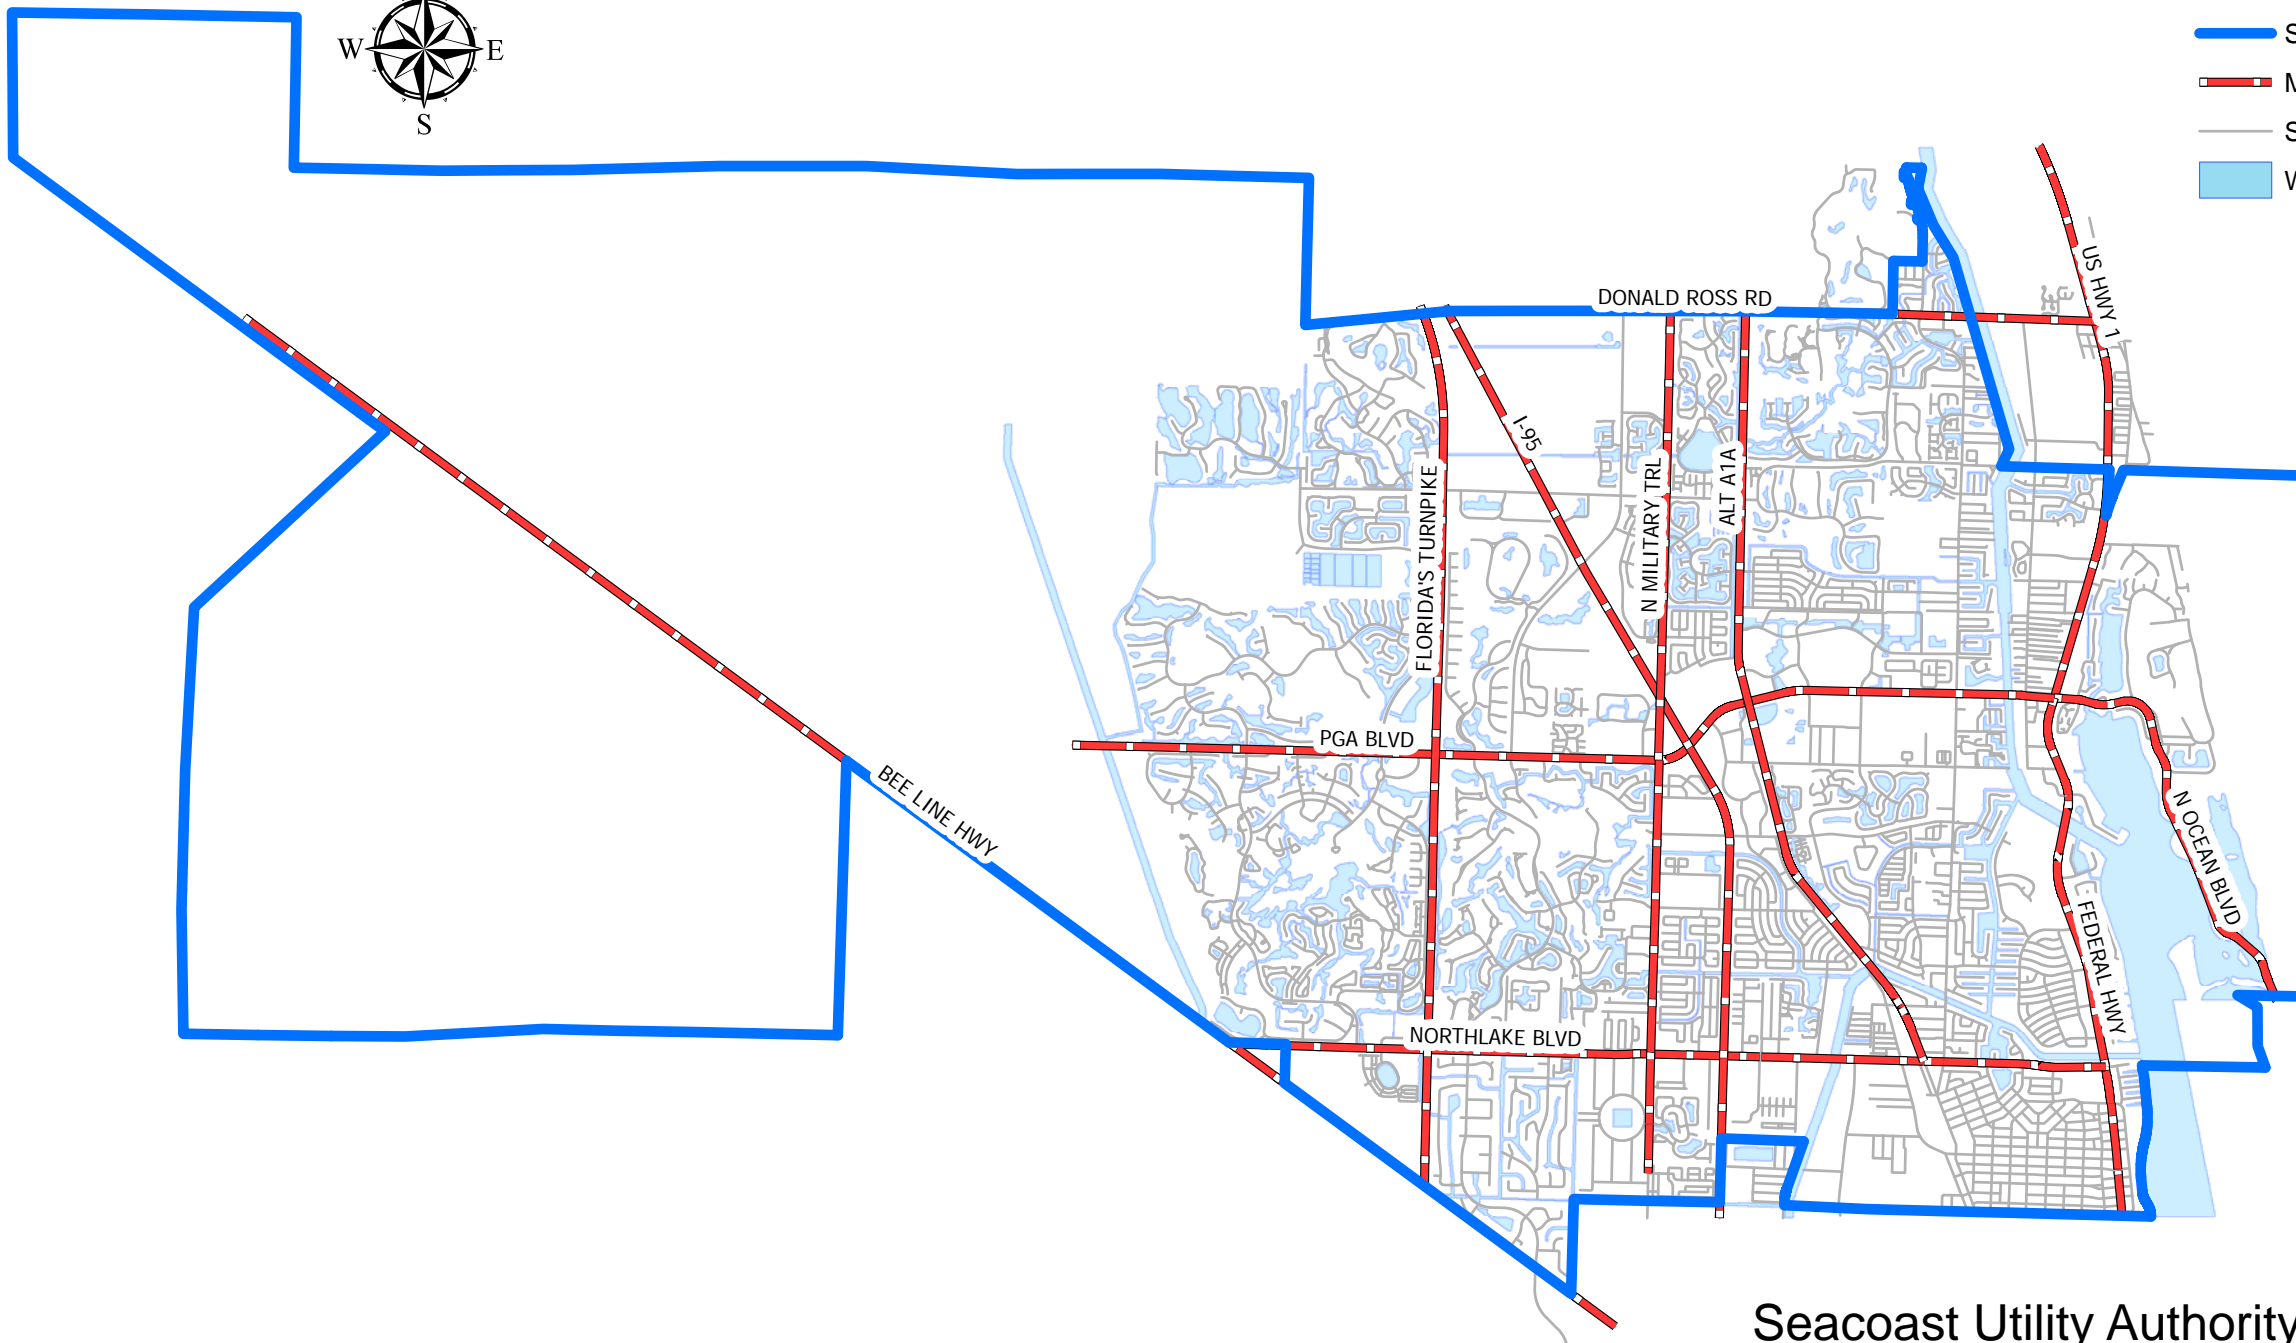

Legend

-  SUA Service Area
-  Major Roads
-  Streets
-  Water Bodies

11,000 5,500 0 11,000 Feet

Seacoast Utility Authority
Service Area